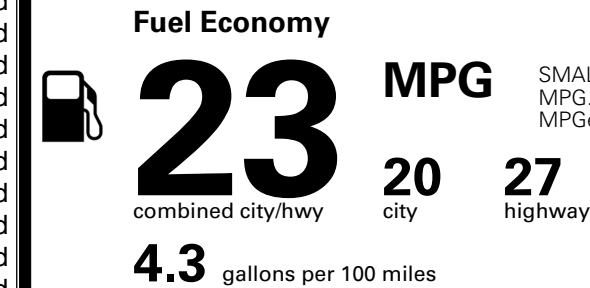

EPA DOT Fuel Economy and Environment

Gasoline Vehicle

SMALL SUVs range from 14 to 125 MPG. The best vehicle rates 146 MPGe.

You spend
$2,250
more in fuel costs
over 5 years
compared to the
average new vehicle.

Annual fuel cost
$2,150

Fuel Economy & Greenhouse Gas Rating (tailpipe only)